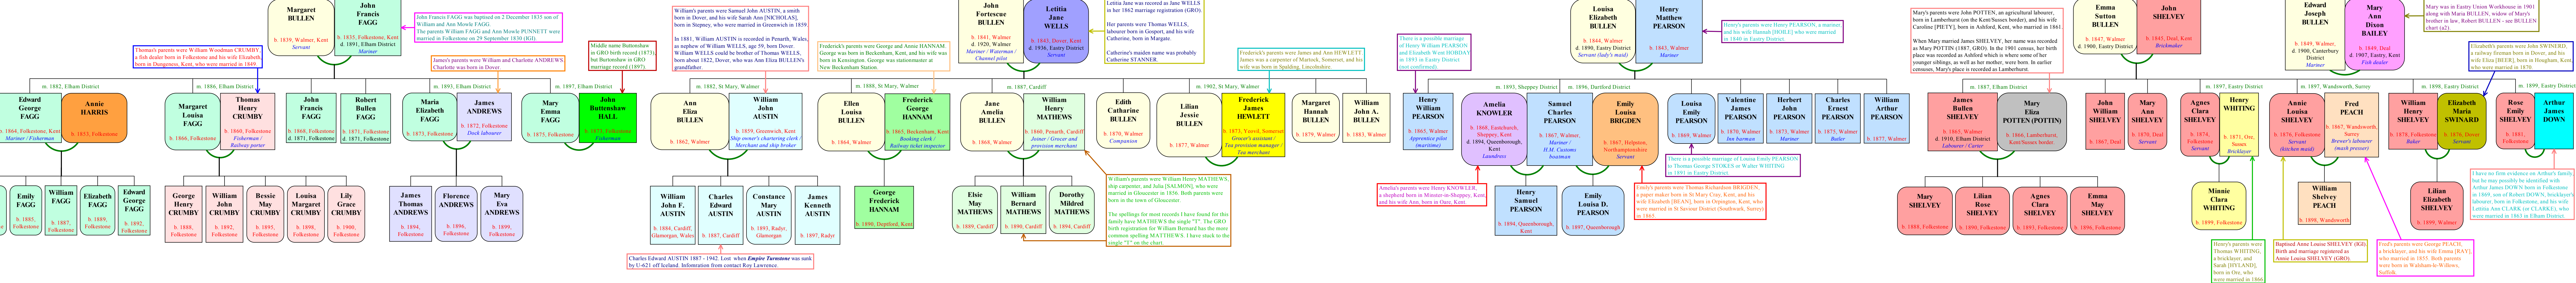

BULLEN chart (a3)
Descendants
of
William Richard BULLEN
and
Mary Ann SOLLY
(Part 2)

My genealogy index page is: <http://cashewnut.me.uk/Genealogy/>
My e-mail address is: alan_cash@hotmail.com

The 1901 census records for
Walmer and Deal are lost.
This has hampered research
on this family.

See BULLEN chart (a1) for the
ancestry of William Richard BULLEN

**William
Richard
BULLEN**
b. 1805, Walmer, Kent
d. 1886, Walmer
Boatman / Mariner

**Mary
Ann
SOLLY**
b. 1805, Brabourne, Kent
d. 1886, Walmer

This family is
continued from
BULLEN chart (a2)

Edward George Fagg
b. 1864, Folkestone, Kent
Mariner / Fisherman

Annie HARRIS
b. 1853, Folkestone

Annie Fagg
b. 1883, Folkestone

Emily Fagg
b. 1885, Folkestone

William Fagg
b. 1887, Folkestone

Elizabeth Fagg
b. 1889, Folkestone

Edward George Fagg
b. 1892, Folkestone

Margaret Louisa Fagg
b. 1866, Folkestone

Thomas Henry Crumby
b. 1860, Folkestone
Fisherman / Railway porter

George Henry Crumby
b. 1888, Folkestone

William John Crumby
b. 1892, Folkestone

Bessie May Crumby
b. 1895, Folkestone

Louisa Margaret Crumby
b. 1898, Folkestone

Lily Grace Crumby
b. 1900, Folkestone

John Francis Fagg
b. 1868, Folkestone
d. 1871, Folkestone

Robert Bulle Fagg
b. 1871, Folkestone
d. 1871, Folkestone

James Thomas Andrews
b. 1894, Folkestone

Florence Andrews
b. 1896, Folkestone

Mary Eva Andrews
b. 1899, Folkestone

Maria Elizabeth Fagg
b. 1873, Folkestone

James Andrews
b. 1872, Folkestone
Dock labourer

James Thomas Andrews
b. 1894, Folkestone

Florence Andrews
b. 1896, Folkestone

Mary Eva Andrews
b. 1899, Folkestone

Mary Emma Fagg
b. 1875, Folkestone

John Buttenshaw Hall
b. 1873, Folkestone
Fisherman

William John F. Austin
b. 1884, Cardiff, Glamorgan, Wales

Charles Edward Austin
b. 1887, Cardiff

Constance Mary Austin
b. 1893, Radyr, Glamorgan

James Kenneth Austin
b. 1897, Radyr

Ann Eliza Bulle
b. 1862, Walmer

William John Austin
b. 1859, Greenwich, Kent
Ship owner's chartering clerk / Merchant and ship broker

George Frederick Hannam
b. 1890, Deptford, Kent

Ellen Louisa Bulle
b. 1864, Walmer

Frederick George Hannam
b. 1865, Beekham, Kent
Booking clerk / Railway ticket inspector

Elsie May Mathews
b. 1889, Cardiff

William Bernard Mathews
b. 1890, Cardiff

Dorothy Mildred Mathews
b. 1894, Cardiff

Jane Amelia Bulle
b. 1868, Walmer

William Henry Mathews
b. 1860, Penarth, Cardiff
Joiner / Grocer and provision merchant

William Henry Mathews
b. 1860, Penarth, Cardiff
Joiner / Grocer and provision merchant

Edith Catharine Bulle
b. 1870, Walmer
Companion

Lilian Jessie Bulle
b. 1877, Walmer

Frederick James Hewlett
b. 1873, Yeovil, Somerset
Grocer's assistant / Tea provision manager / Tea merchant

William Henry Mathews
b. 1860, Penarth, Cardiff
Joiner / Grocer and provision merchant

Margaret Hannah Bulle
b. 1879, Walmer

William John A. Bulle
b. 1883, Walmer

Henry Samuel Pearson
b. 1894, Queenborough, Kent

Emily Louisa D. Pearson
b. 1897, Queenborough

Henry William Pearson
b. 1865, Walmer
Apprentice pilot (maritime)

Amelia Knowler
b. 1868, Eastchurch, Sheppey, Kent
d. 1894, Queenborough, Kent
Laundress

Samuel Charles Pearson
b. 1867, Walmer, Mariner / H.M. Customs boatman

Emily Louisa Brigden
b. 1867, Helpston, Northamptonshire
Servant

Henry Samuel Pearson
b. 1894, Queenborough, Kent

Emily Louisa D. Pearson
b. 1897, Queenborough