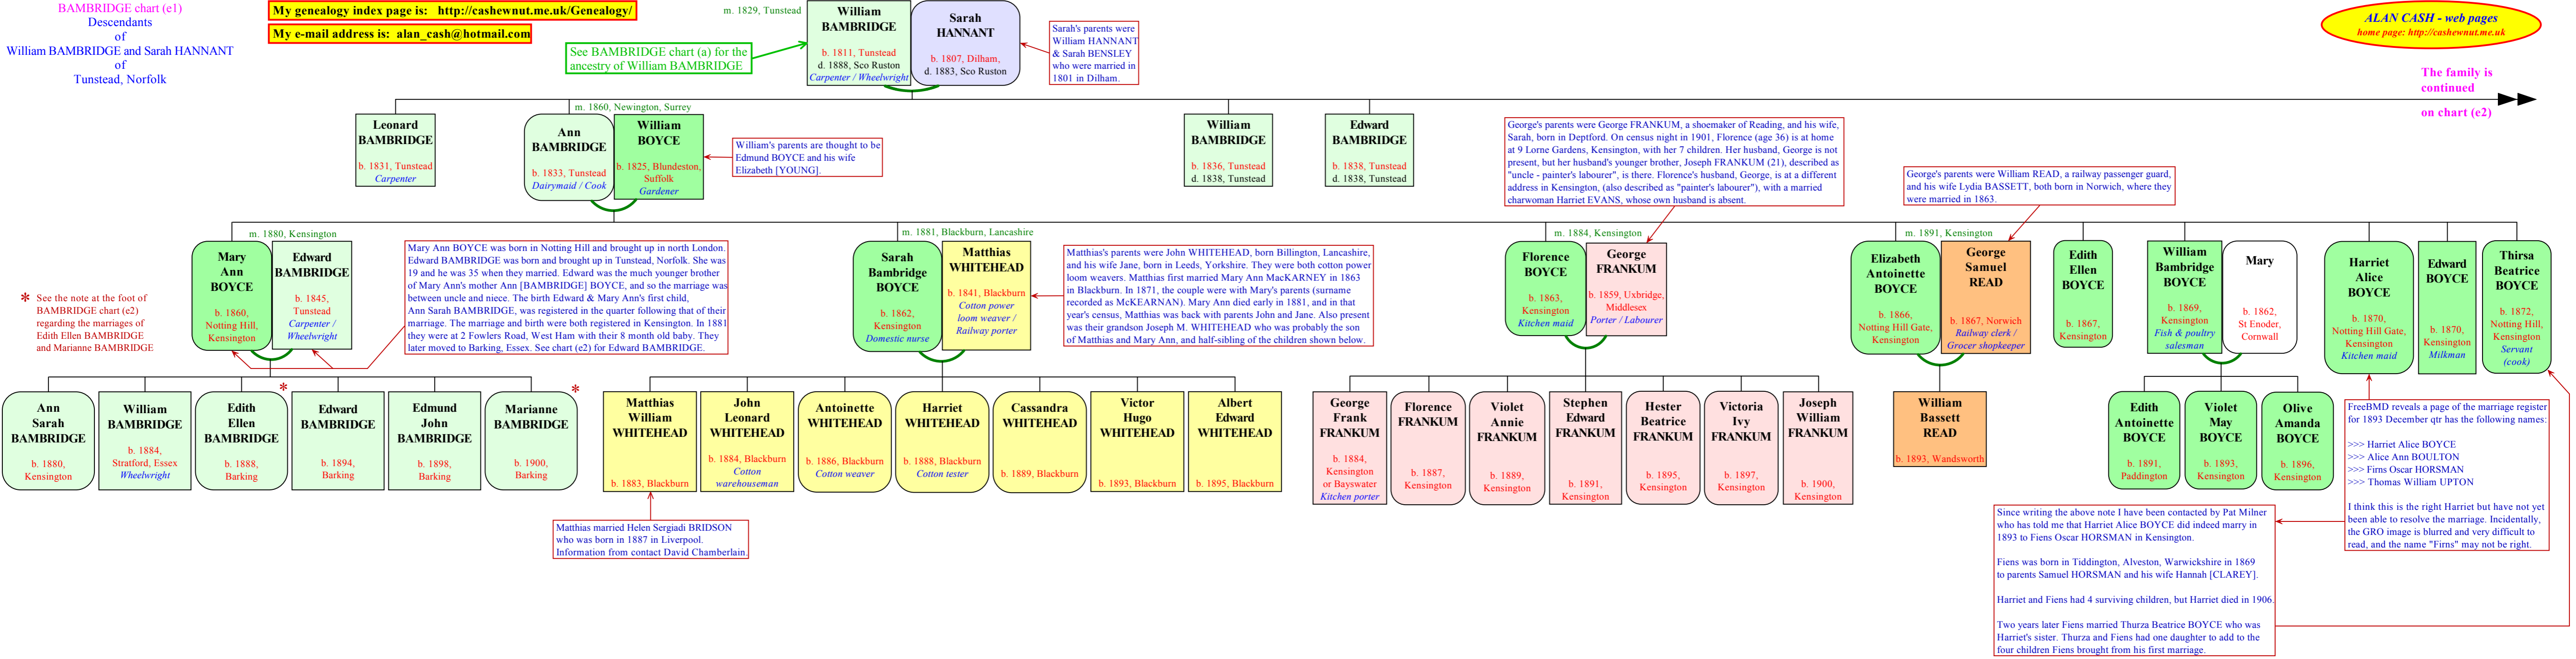

BAMBRIDGE chart (e1)
Descendants
of
William BAMBRIDGE and Sarah HANNANT
of
Tunstead, Norfolk

My genealogy index page is: <http://cashewnut.me.uk/Genealogy/>
My e-mail address is: alan_cash@hotmail.com

See BAMBRIDGE chart (a) for the ancestry of William BAMBRIDGE

ALAN CASH - web pages
home page: <http://cashewnut.me.uk>

The family is continued
on chart (e2)

* See the note at the foot of BAMBRIDGE chart (e2) regarding the marriages of Edith Ellen BAMBRIDGE and Marianne BAMBRIDGE