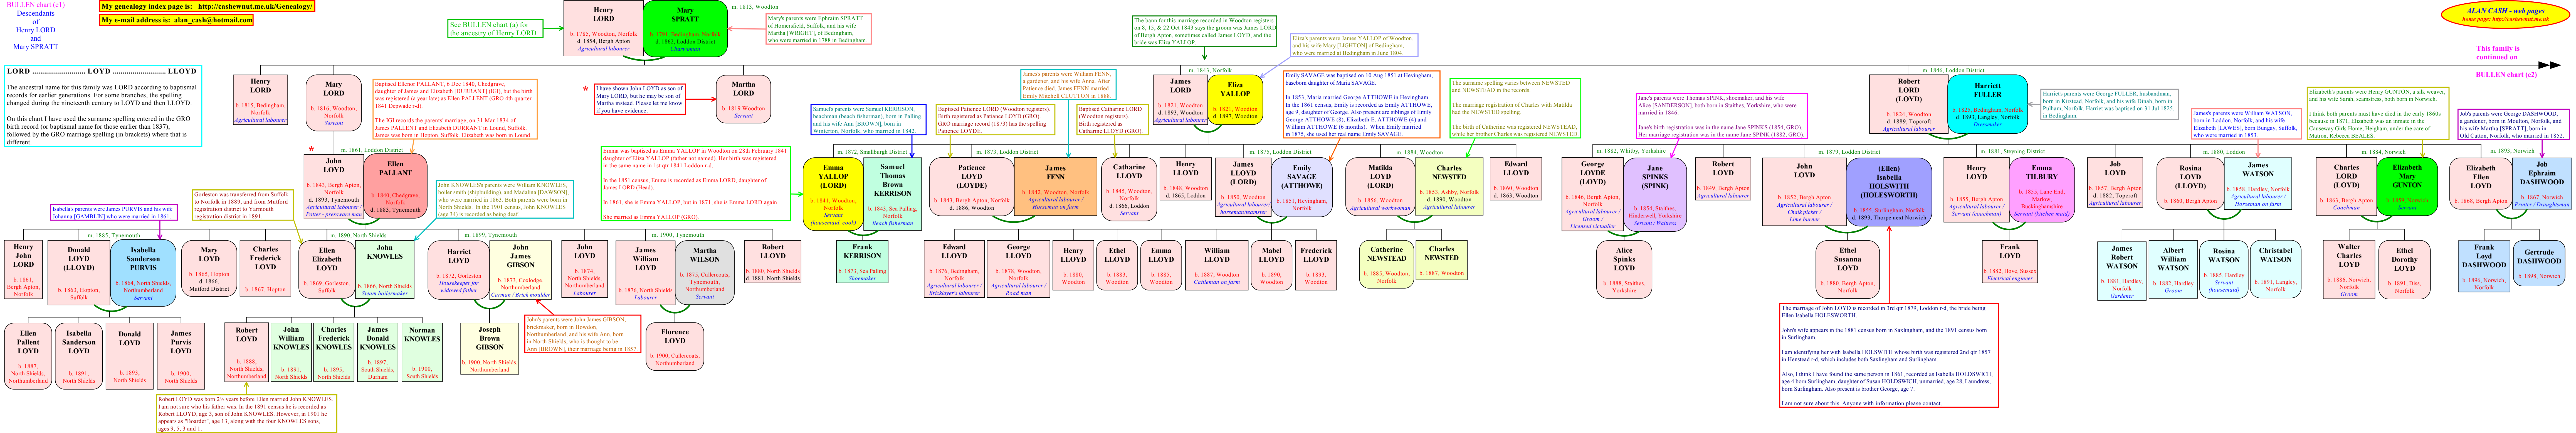

BULLEN chart (e1)
Descendants
of
Henry LORD
and
Mary SPRATT

My genealogy index page is: <http://cashewnut.me.uk/Genealogy/>
My e-mail address is: alan_cash@hotmail.com

ALAN CASH - web pages
home page: <http://cashewnut.me.uk>

LORD LOYD LLOYD
The ancestral name for this family was LORD according to baptismal records for earlier generations. For some branches, the spelling changed during the nineteenth century to LOYD and then LLOYD.
On this chart I have used the surname spelling entered in the GRO birth record (or baptismal name for those earlier than 1837), followed by the GRO marriage spelling (in brackets) where that is different.

This family is continued on
BULLEN chart (e2)